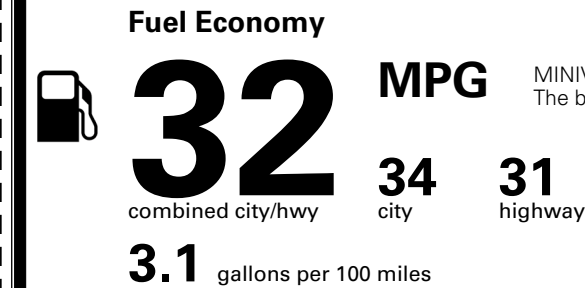

\$495.00
 \$285.00

MSRP INCLUDING OPTIONS

\$ 54,270.00

INLAND FREIGHT AND HANDLING

\$ 1,545.00

TOTAL MANUFACTURER'S SUGGESTED RETAIL PRICE ▶

\$ 55,815.00

TOTAL ADDITIONAL WEIGHT: 10.1

EPA DOT Fuel Economy and Environment

Gasoline Vehicle

MINIVANS range from 20 to 83 MPG. The best vehicle rates 146 MPGe.

You save \$750
 in fuel costs over 5 years compared to the average new vehicle.

Annual fuel cost
\$1,550