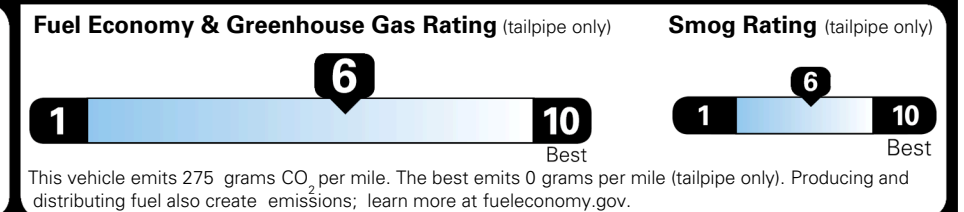

TOTAL ADDITIONAL WEIGHT: 51.6

EPA DOT Fuel Economy and Environment

Gasoline Vehicle

You save \$750
 in fuel costs over 5 years compared to the average new vehicle.

Annual fuel cost \$1,550

Actual results will vary for many reasons, including driving conditions and how you drive and maintain your vehicle. The average new vehicle gets 29 MPG and costs \$8,500 to fuel over 5 years. Cost estimates are based on 15,000 miles per year at \$ 3.30 per gallon. MPGe is miles per gasoline gallon equivalent. Vehicle emissions are a significant cause of climate change and smog.