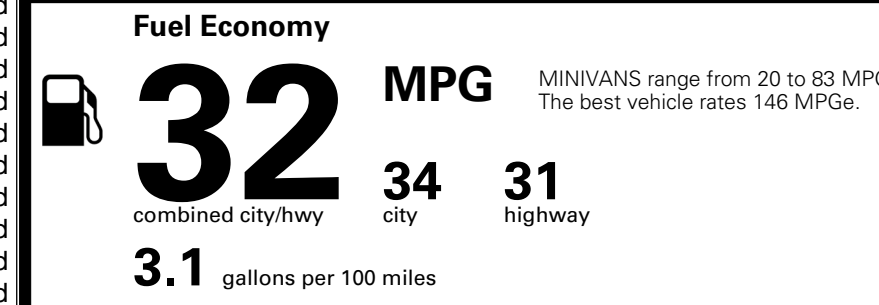

\$495.00
 Included

 \$315.00
 \$400.00
 \$750.00

MSRP INCLUDING OPTIONS

\$ 55,450.00

INLAND FREIGHT AND HANDLING

\$ 1,545.00

TOTAL MANUFACTURER'S SUGGESTED RETAIL PRICE ▶

\$ 56,995.00

TOTAL ADDITIONAL WEIGHT: 51.6

EPA DOT Fuel Economy and Environment

Gasoline Vehicle

You save \$750
 in fuel costs over 5 years compared to the average new vehicle.

Annual fuel cost \$1,550

Actual results will vary for many reasons, including driving conditions and how you drive and maintain your vehicle. The average new vehicle gets 29 MPG and costs \$8,500 to fuel over 5 years. Cost estimates are based on 15,000 miles per year at \$ 3.30 per gallon. MPGe is miles per gasoline gallon equivalent. Vehicle emissions are a significant cause of climate change and smog.