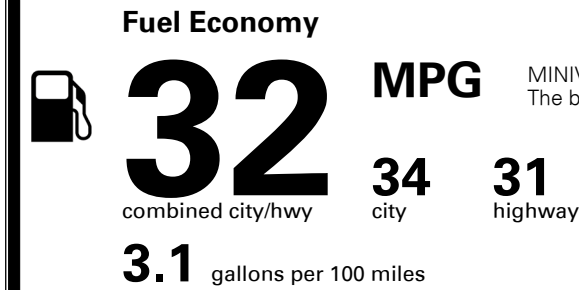

Included

\$265.00

\$ 53,355.00

\$ 1,435.00

\$ 54,790.00

EPA DOT Fuel Economy and Environment

Gasoline Vehicle

You save \$750
 in fuel costs over 5 years compared to the average new vehicle.

Annual fuel cost \$1,550

Fuel Economy & Greenhouse Gas Rating (tailpipe only) Smog Rating (tailpipe only)

This vehicle emits 275 grams CO₂ per mile. The best emits 0 grams per mile (tailpipe only). Producing and distributing fuel also create emissions; learn more at fueleconomy.gov.