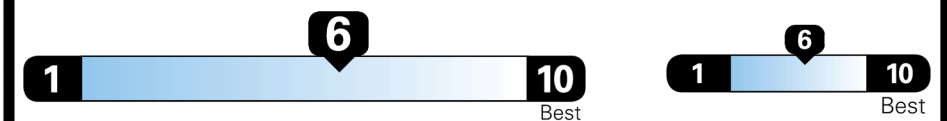

Fuel Economy & Greenhouse Gas Rating (tailpipe only) Smog Rating (tailpipe only)

This vehicle emits 275 grams CO₂ per mile. The best emits 0 grams per mile (tailpipe only). Producing and distributing fuel also create emissions; learn more at fueleconomy.gov.

Actual results will vary for many reasons, including driving conditions and how you drive and maintain your vehicle. The average new vehicle gets 29 MPG and costs $8,500 to fuel over 5 years. Cost estimates are based on 15,000 miles per year at $ 3.30 per gallon. MPGe is miles per gasoline gallon equivalent. Vehicle emissions are a significant cause of climate change and smog.

fueleconomy.gov

Calculate personalized estimates and compare vehicles