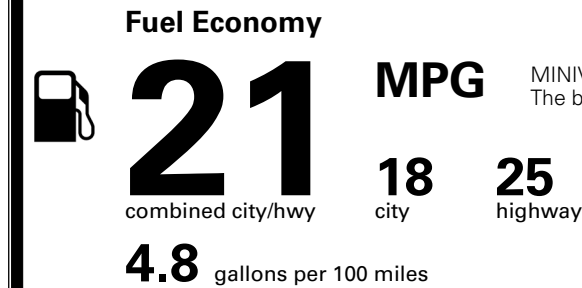

TOTAL ADDITIONAL WEIGHT: 18.3

EPA DOT Fuel Economy and Environment

Gasoline Vehicle

MINIVANS range from 20 to 83 MPG. The best vehicle rates 146 MPGe.

You spend **\$3,250** more in fuel costs over 5 years compared to the average new vehicle.