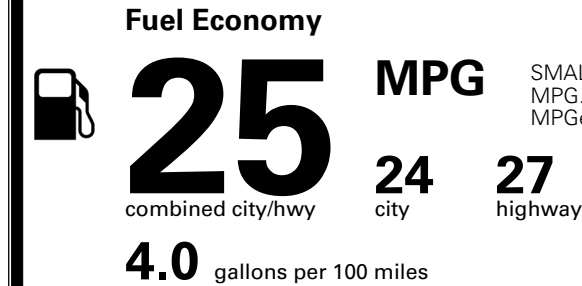

\$395.00
 \$800.00

 \$200.00

MSRP INCLUDING OPTIONS

\$ 32,785.00

INLAND FREIGHT AND HANDLING

\$ 1,445.00

TOTAL MANUFACTURER'S SUGGESTED RETAIL PRICE ▶

\$ 34,230.00

TOTAL ADDITIONAL WEIGHT: 5.8

EPA DOT Fuel Economy and Environment

Gasoline Vehicle

SMALL SUVs range from 14 to 125 MPG. The best vehicle rates 146 MPGe.

You spend
\$1,500
 more in fuel costs
 over 5 years
 compared to the
 average new vehicle.