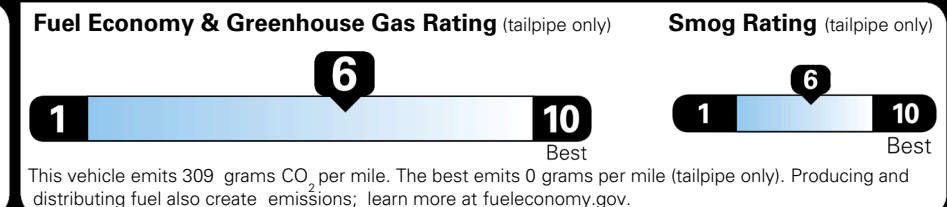

\$800.00
 \$200.00

\$ 31,185.00

EPA DOT Fuel Economy and Environment

Gasoline Vehicle

You save \$0
 in fuel costs over 5 years compared to the average new vehicle.

Annual fuel cost \$1,700

Actual results will vary for many reasons, including driving conditions and how you drive and maintain your vehicle. The average new vehicle gets 29 MPG and costs \$8,500 to fuel over 5 years. Cost estimates are based on 15,000 miles per year at \$ 3.30 per gallon. MPGe is miles per gasoline gallon equivalent. Vehicle emissions are a significant cause of climate change and smog.