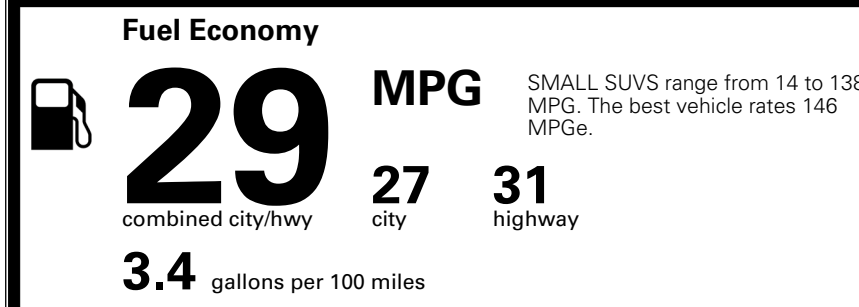

\$800.00
 \$200.00

\$ 31,185.00

EPA DOT Fuel Economy and Environment

Gasoline Vehicle

You save \$0
 in fuel costs over 5 years compared to the average new vehicle.

Annual fuel cost \$1,700

Actual results will vary for many reasons, including driving conditions and how you drive and maintain your vehicle. The average new vehicle gets 29 MPG and costs \$8,500 to fuel over 5 years. Cost estimates are based on 15,000 miles per year at \$ 3.30 per gallon. MPGe is miles per gasoline gallon equivalent. Vehicle emissions are a significant cause of climate change and smog.