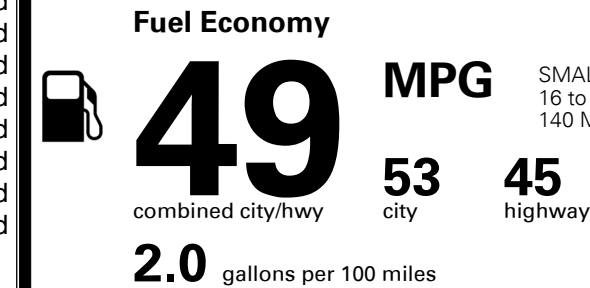

### TOTAL MANUFACTURER'S SUGGESTED RETAIL PRICE ▶

\$ 33,960.00

TOTAL ADDITIONAL WEIGHT: 7.5

\*Additional terms and conditions apply.

\*\*Kia Connect may be currently unavailable for Model Year 2022 and newer vehicles sold or purchased in Massachusetts; please see owners.kia.com for updates on availability.

## EPA DOT Fuel Economy and Environment

Gasoline Vehicle

SMALL STATION WAGONS range from 16 to 120 MPG. The best vehicle rates 140 MPGe.

You save  
**\$4,250**  
 in fuel costs  
 over 5 years  
 compared to the  
 average new vehicle.