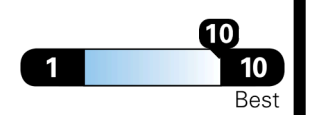

You save \$4,750
 in fuel costs over 5 years compared to the average new vehicle.

Annual fuel cost \$650

Fuel Economy & Greenhouse Gas Rating (tailpipe only)

Smog Rating (tailpipe only)

This vehicle emits 0 grams CO₂ per mile. The best emits 0 grams per mile (tailpipe only). Does not include emission from generating electricity; learn more at fueleconomy.gov.