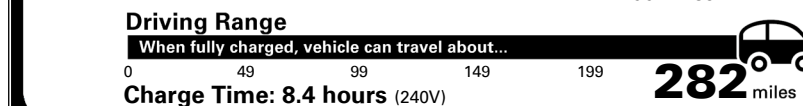

Fuel Economy

109 MPGe
combined city/hwy
120 city
98 highway
31 kW-hrs per 100 miles

SMALL STATION WAGONS range from 16 to 120 MPGe. The best vehicle rates 132 MPGe.

You save $4,750
in fuel costs over 5 years compared to the average new vehicle.

Annual fuel cost $650