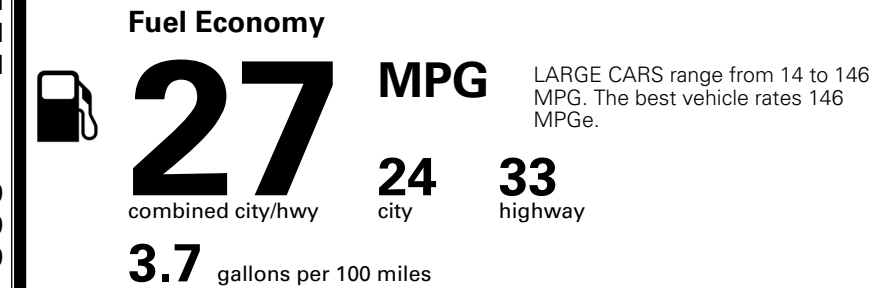

TOTAL MANUFACTURER'S SUGGESTED RETAIL PRICE ▶

\$ 34,525.00

TOTAL ADDITIONAL WEIGHT: 7.3

EPA DOT Fuel Economy and Environment

Gasoline Vehicle

You spend \$750 more in fuel costs over 5 years compared to the average new vehicle.