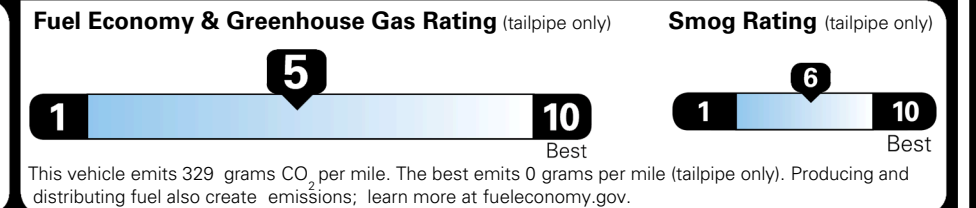

Actual results will vary for many reasons, including driving conditions and how you drive and maintain your vehicle. The average new vehicle gets 29 MPG and costs $8,500 to fuel over 5 years. Cost estimates are based on 15,000 miles per year at $ 3.30 per gallon. MPGe is miles per gasoline gallon equivalent. Vehicle emissions are a significant cause of climate change and smog.

fueleconomy.gov

Calculate personalized estimates and compare vehicles

GOVERNMENT 5-STAR SAFETY RATINGS

Overall Vehicle Score ★ ★ ★ ★ ★

Based on the combined rating of frontal, side and rollover. Should ONLY be compared to other vehicles of similar size and weight.

Frontal Driver ★ ★ ★ ★ ★

Crash Passenger ★ ★ ★ ★ ★

Based on the risk of injury in a frontal impact. Should ONLY be compared to other vehicles of similar size and weight.

Side Front seat ★ ★ ★ ★ ★

Crash Rear seat ★ ★ ★ ★ ★

Star ratings based on the risk of injury in a side impact.

Rollover ★ ★ ★ ★ ★

Star ratings based on the risk of rollover in a single-vehicle crash.

Star ratings range from 1 to 5 stars (★★★★★) with 5 being the highest.

Source: National Highway Traffic Safety Administration (NHTSA).

www.safercar.gov or 1-888-327-4236

Manufacturer's suggested retail price includes Manufacturer's recommended pre-delivery service. License and title fees, state and local taxes and other dealer installed options and accessories are not included in the manufacturer's suggested retail price.

PARTS CONTENT INFORMATION

FOR VEHICLES IN THIS CAR LINE U.S./CANADIAN PARTS CONTENT: 0 %

MAJOR SOURCES OF FOREIGN PARTS: KOREA: 90%

NOTE: PARTS CONTENT DOES NOT INCLUDE FINAL ASSEMBLY, DISTRIBUTION, OR OTHER NON-PARTS COSTS.

FOR THIS VEHICLE FINAL ASSEMBLY POINT: HWASUNG, KOREA

COUNTRY OF ORIGIN ENGINE (MOTOR): KOREA

TRANSMISSION: KOREA