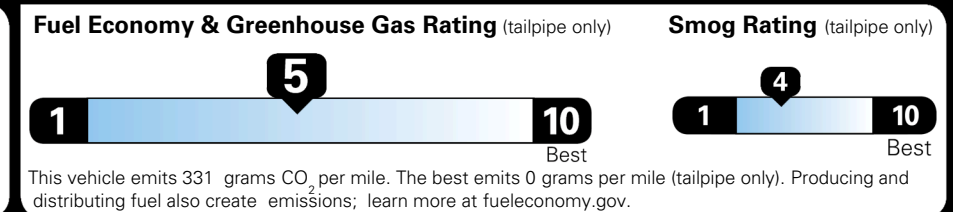

Actual results will vary for many reasons, including driving conditions and how you drive and maintain your vehicle. The average new vehicle gets 29 MPG and costs $8,500 to fuel over 5 years. Cost estimates are based on 15,000 miles per year at $ 3.30 per gallon. MPGe is miles per gasoline gallon equivalent. Vehicle emissions are a significant cause of climate change and smog.

fueleconomy.gov
Calculate personalized estimates and compare vehicles

GOVERNMENT 5-STAR SAFETY RATINGS

Overall Vehicle Score		★★★★★
Based on the combined rating of frontal, side and rollover. Should ONLY be compared to other vehicles of similar size and weight.		
Frontal Crash	Driver	★★★★★
	Passenger	★★★★★
Based on the risk of injury in a frontal impact. Should ONLY be compared to other vehicles of similar size and weight.		
Side Crash	Front seat	★★★★★
	Rear seat	★★★★★
Star ratings based on the risk of injury in a side impact.		
Rollover		★★★★★
Star ratings based on the risk of rollover in a single-vehicle crash.		

Star ratings range from 1 to 5 stars (★★★★★) with 5 being the highest.
Source: National Highway Traffic Safety Administration (NHTSA).
www.safercar.gov or 1-888-327-4236

Manufacturer's suggested retail price includes Manufacturer's recommended pre-delivery service. License and title fees, state and local taxes and other dealer installed options and accessories are not included in the manufacturer's suggested retail price.

PARTS CONTENT INFORMATION

FOR VEHICLES IN THIS CAR LINE U.S./CANADIAN PARTS CONTENT: 0 %

MAJOR SOURCES OF FOREIGN PARTS: KOREA: 90%

NOTE: PARTS CONTENT DOES NOT INCLUDE FINAL ASSEMBLY, DISTRIBUTION, OR OTHER NON-PARTS COSTS.

FOR THIS VEHICLE FINAL ASSEMBLY POINT: HWASUNG, KOREA

COUNTRY OF ORIGIN ENGINE (MOTOR): KOREA

TRANSMISSION: KOREA