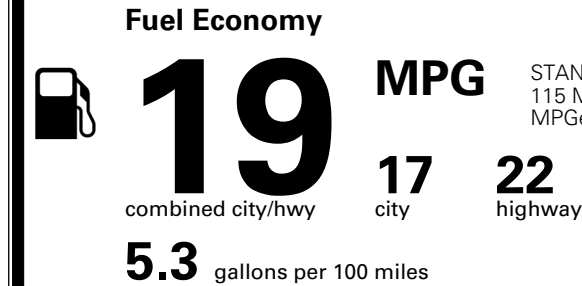

\$495.00
 \$250.00

MSRP INCLUDING OPTIONS

\$ 57,535.00

INLAND FREIGHT AND HANDLING

\$ 1,545.00

TOTAL MANUFACTURER'S SUGGESTED RETAIL PRICE ▶

\$ 59,080.00

TOTAL ADDITIONAL WEIGHT: 7.2

EPA DOT Fuel Economy and Environment

Gasoline Vehicle

STANDARD SUVs range from 13 to 115 MPG. The best vehicle rates 146 MPGe.

You spend
\$4,250
 more in fuel costs
 over 5 years
 compared to the
 average new vehicle.

Annual fuel cost
\$2,450

Fuel Economy & Greenhouse Gas Rating (tailpipe only)

Smog Rating (tailpipe only)

This vehicle emits 467 grams CO₂ per mile. The best emits 0 grams per mile (tailpipe only). Producing and distributing fuel also create emissions; learn more at fueleconomy.gov.