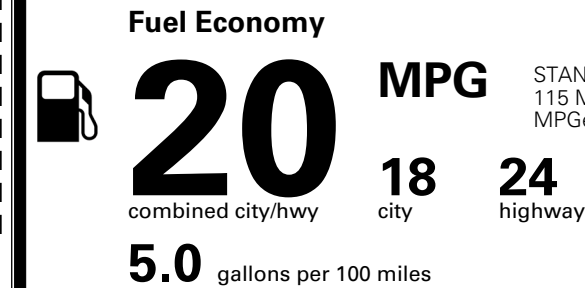

\$ 52,040.00

INLAND FREIGHT AND HANDLING

\$ 1,545.00

TOTAL MANUFACTURER'S SUGGESTED RETAIL PRICE ▶

\$ 53,585.00

TOTAL ADDITIONAL WEIGHT: 7.2

*Additional terms and conditions apply.

**Kia Connect may be currently unavailable for some Model Year 2022 and newer vehicles sold or purchased in Massachusetts; please see owners.kia.com for more information.

EPA DOT Fuel Economy and Environment

Gasoline Vehicle

STANDARD SUVS range from 13 to 115 MPG. The best vehicle rates 146 MPGe.

You spend
\$3,500
 more in fuel costs
 over 5 years
 compared to the
 average new vehicle.