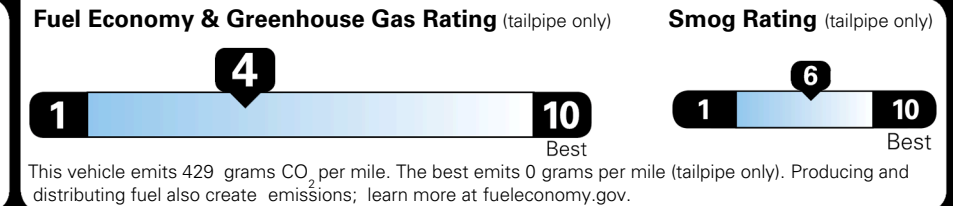

EPA DOT Fuel Economy and Environment

Gasoline Vehicle

You spend
\$3,500
 more in fuel costs
 over 5 years
 compared to the
 average new vehicle.

Annual fuel cost
\$2,300

Actual results will vary for many reasons, including driving conditions and how you drive and maintain your vehicle. The average new vehicle gets 29 MPG and costs \$8,000 to fuel over 5 years. Cost estimates are based on 15,000 miles per year at \$ 3.10 per gallon. MPGe is miles per gasoline gallon equivalent. Vehicle emissions are a significant cause of climate change and smog.