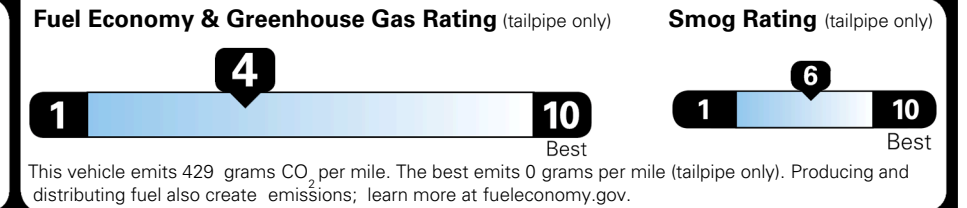

You spend
$3,500
more in fuel costs
over 5 years
compared to the
average new vehicle.

Annual fuel cost
$2,300