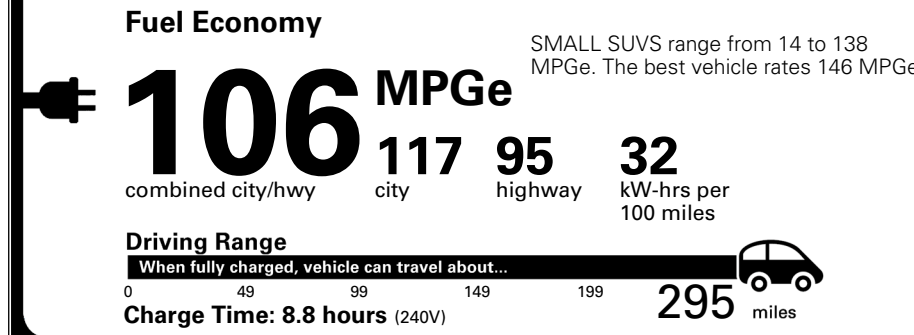

\$ 45,440.00

INLAND FREIGHT AND HANDLING

\$ 1,545.00

TOTAL MANUFACTURER'S SUGGESTED RETAIL PRICE ▶

\$ 46,985.00

TOTAL ADDITIONAL WEIGHT: 11.2

*Additional terms and conditions apply.
 **Kia Connect may be currently unavailable for some Model Year 2022 and newer vehicles sold or purchased in Massachusetts; please see owners.kia.com for more information.
 NOTE: When you purchase this vehicle, Kia America, Inc. collects personal information you provide to the dealership. For information on our collection and use of personal information and your rights, please see our Privacy Policy on www.kia.com.

EPA DOT Fuel Economy and Environment

Electric Vehicle

You save \$4,500
 in fuel costs over 5 years compared to the average new vehicle.

Annual fuel cost \$800

Actual results will vary for many reasons, including driving conditions and how you drive and maintain your vehicle. The average new vehicle gets 29 MPG and costs \$8,500 to fuel over 5 years. Cost estimates are based on 15,000 miles per year at \$0.17 per kW-hr. MPGe is miles per gasoline gallon equivalent. Vehicle emissions are a significant cause of global warming and smog.