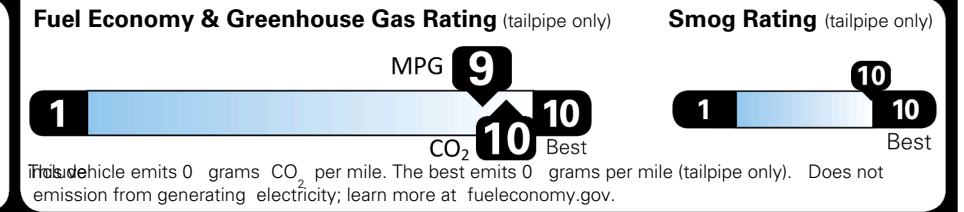

EPA DOT Fuel Economy and Environment

Electric Vehicle

You save \$4,500
 in fuel costs over 5 years compared to the average new vehicle.

Annual fuel cost \$800

Actual results will vary for many reasons, including driving conditions and how you drive and maintain your vehicle. The average new vehicle gets 29 MPG and costs \$8,500 to fuel over 5 years. Cost estimates are based on 15,000 miles per year at \$0.17 per kW-hr. MPGe is miles per gasoline gallon equivalent. Vehicle emissions are a significant cause of global warming and smog.