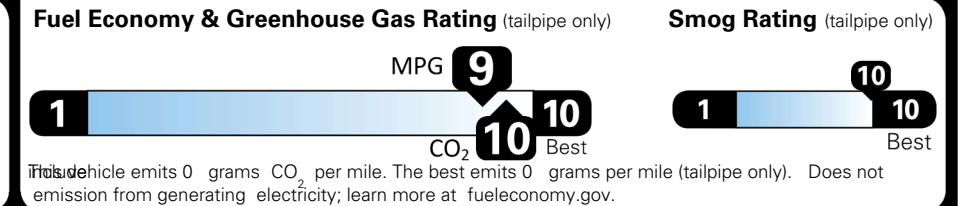

EPA DOT Fuel Economy and Environment

Electric Vehicle

You save \$4,500
 in fuel costs over 5 years compared to the average new vehicle.

Annual fuel cost \$800

Actual results will vary for many reasons, including driving conditions and how you drive and maintain your vehicle. The average new vehicle gets 29 MPG and costs \$8,500 to fuel over 5 years. Cost estimates are based on 15,000 miles per year at \$0.17 per kW-hr. MPGe is miles per gasoline gallon equivalent. Vehicle emissions are a significant cause of global warming and smog.