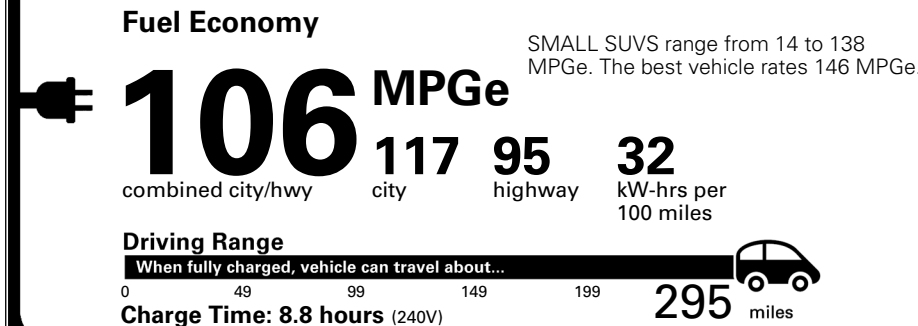

MSRP INCLUDING OPTIONS

\$ 49,675.00

INLAND FREIGHT AND HANDLING

\$ 1,545.00

TOTAL MANUFACTURER'S SUGGESTED RETAIL PRICE ▶

\$ 51,220.00

TOTAL ADDITIONAL WEIGHT: 15.0

*Additional terms and conditions apply.

EPA DOT Fuel Economy and Environment

Electric Vehicle

You save \$4,500
 in fuel costs over 5 years compared to the average new vehicle.

Annual fuel cost \$800

Actual results will vary for many reasons, including driving conditions and how you drive and maintain your vehicle. The average new vehicle gets 29 MPG and costs \$8,500 to fuel over 5 years. Cost estimates are based on 15,000 miles per year at \$0.17 per kW-hr. MPGe is miles per gasoline gallon equivalent. Vehicle emissions are a significant cause of global warming and smog.